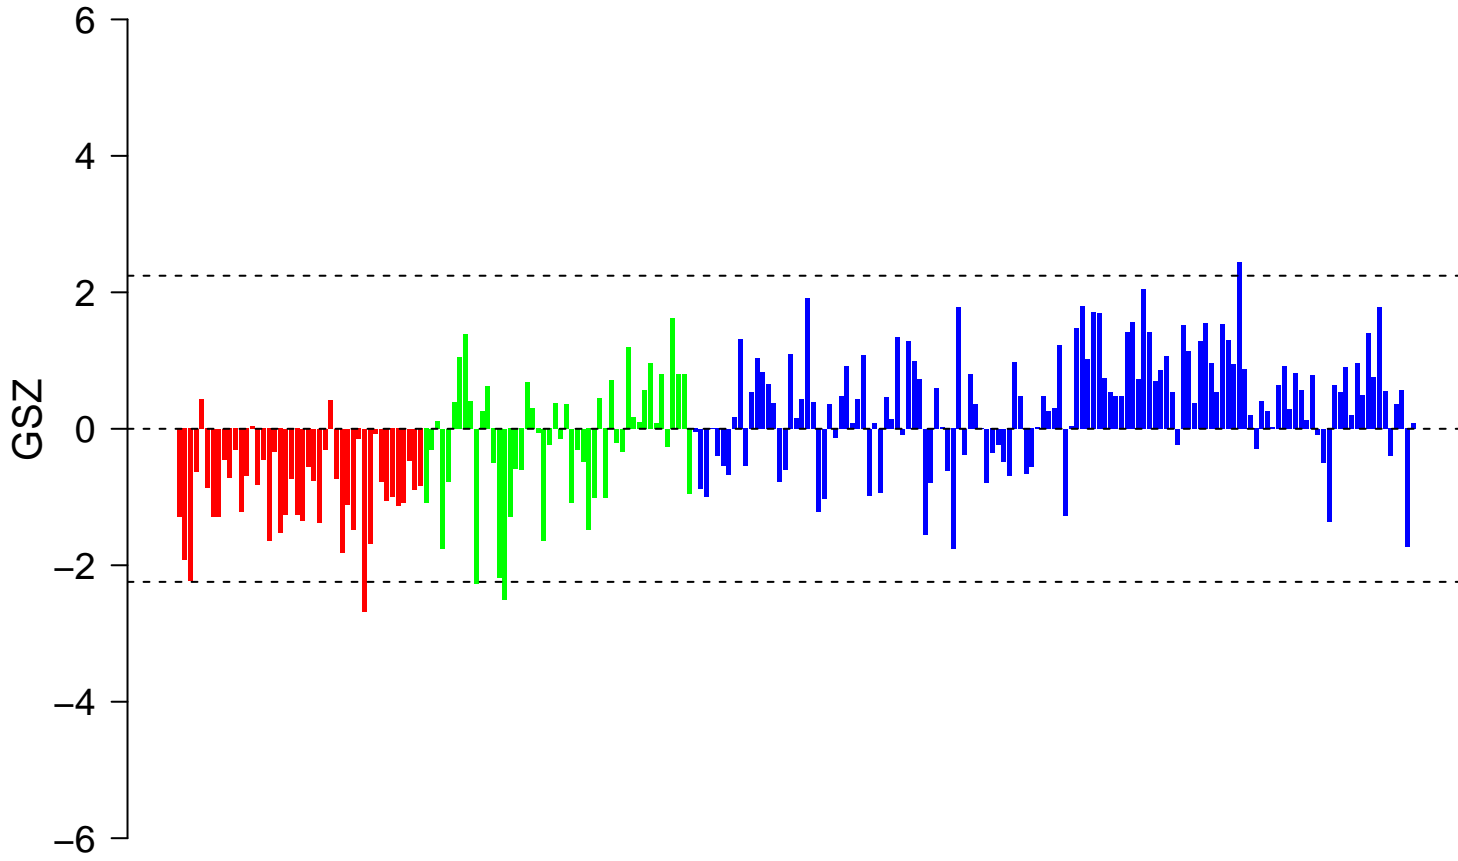

REACTOME_POST_NMDA_RECEPTOR_ACTIVATION_EVENTS

REACTOME_POST_NMDA_RECEPTOR_ACTIVATION_EVENTS

■ on
■ -
□ off

REACTOME_POST_NMDA_RECEPTOR_ACTIVATION_EVENTS