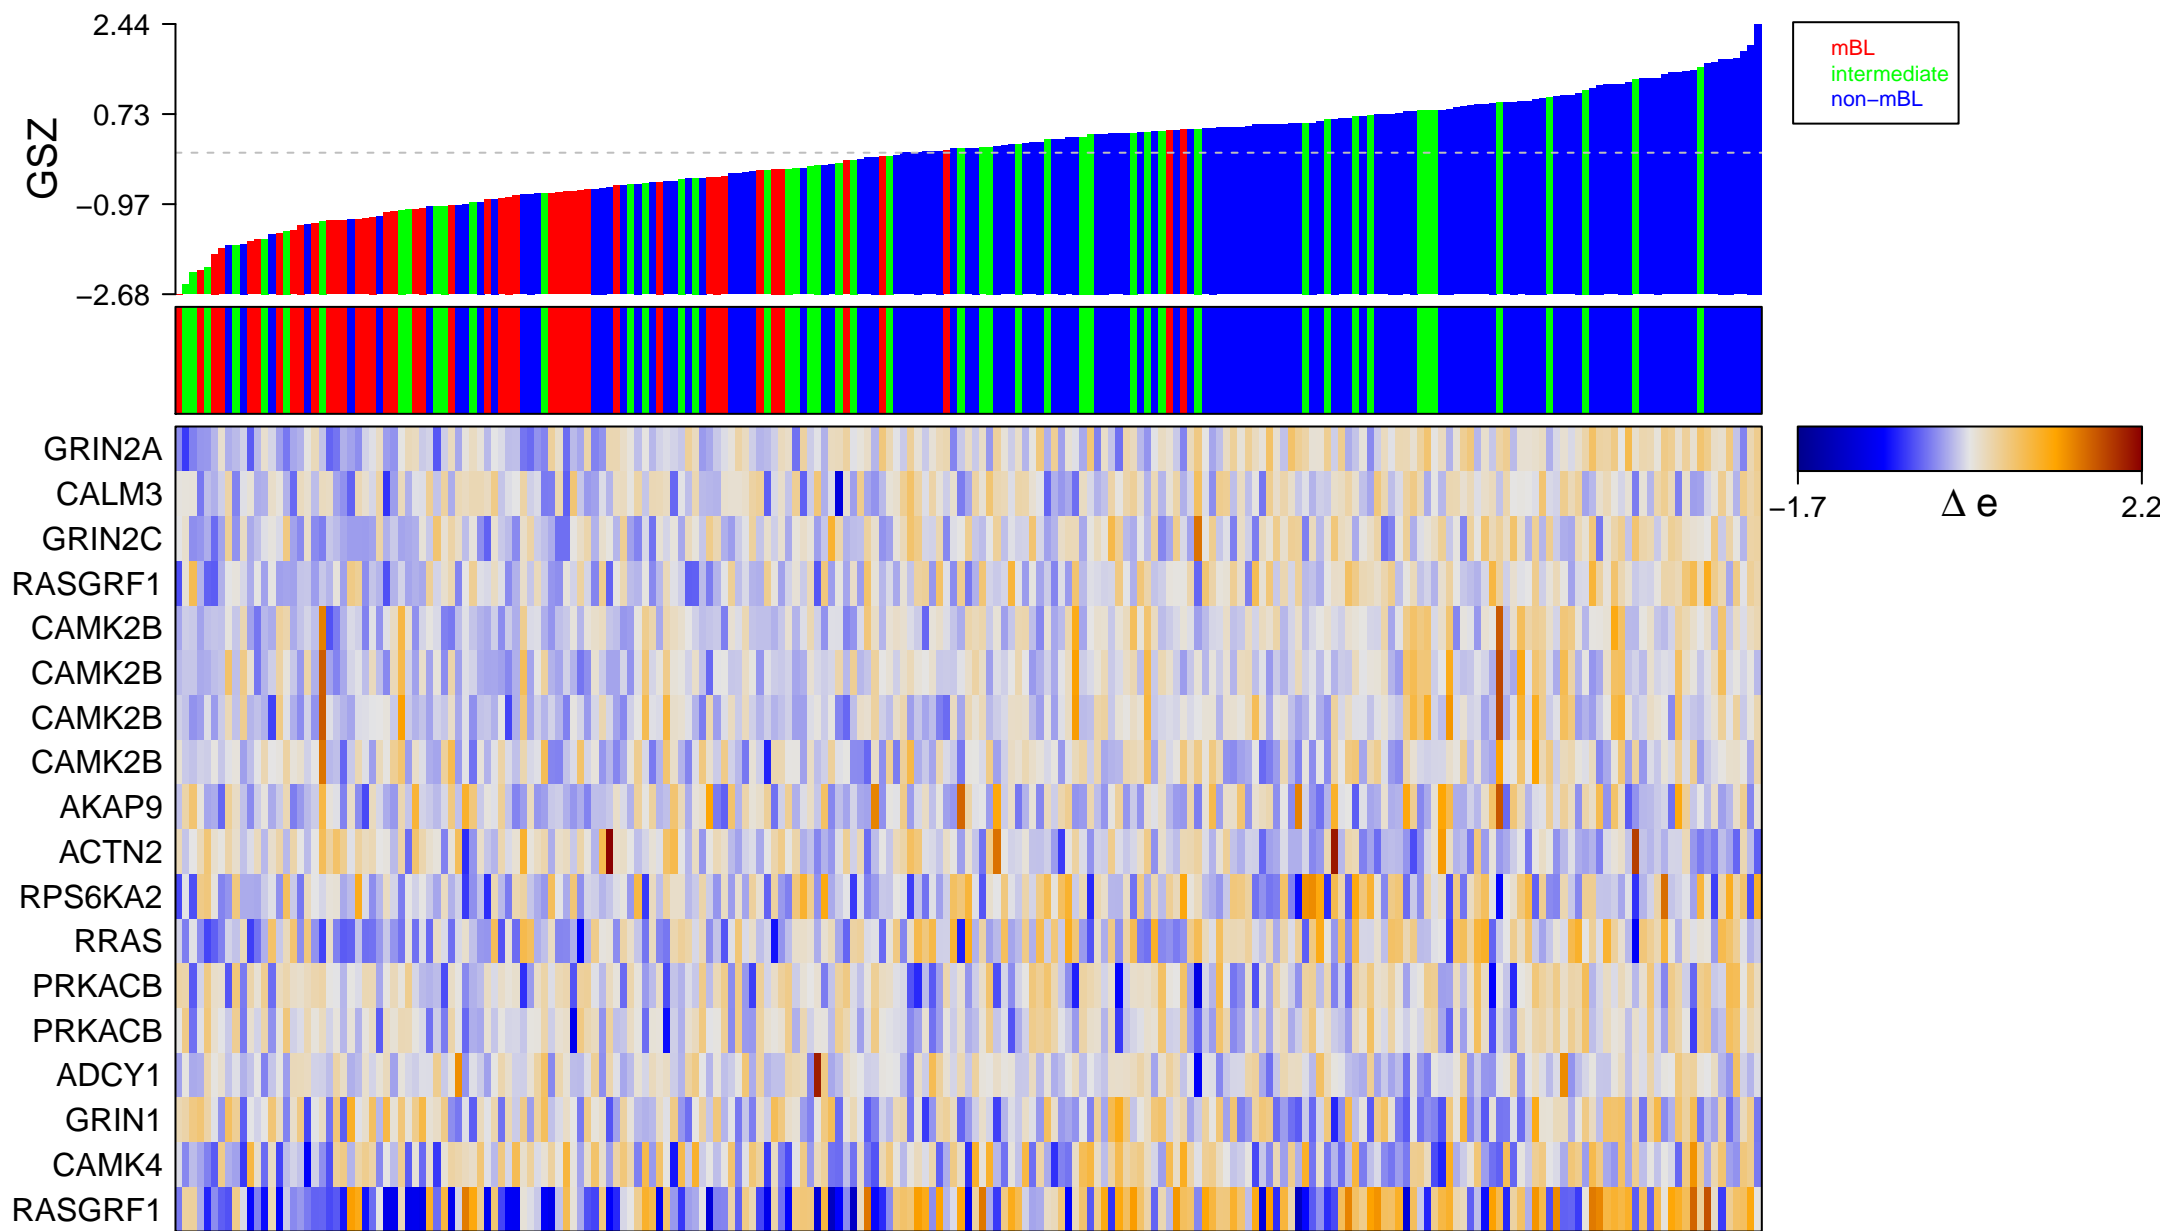

REACTOME_POST_NMDA_RECEPTOR_ACTIVATION_EVENTS

REACTOME_POST_NMDA_RECEPTOR_ACTIVATION_EVENTS

■ on
■ -
□ off

REACTOME_POST_NMDA_RECEPTOR_ACTIVATION_EVENTS